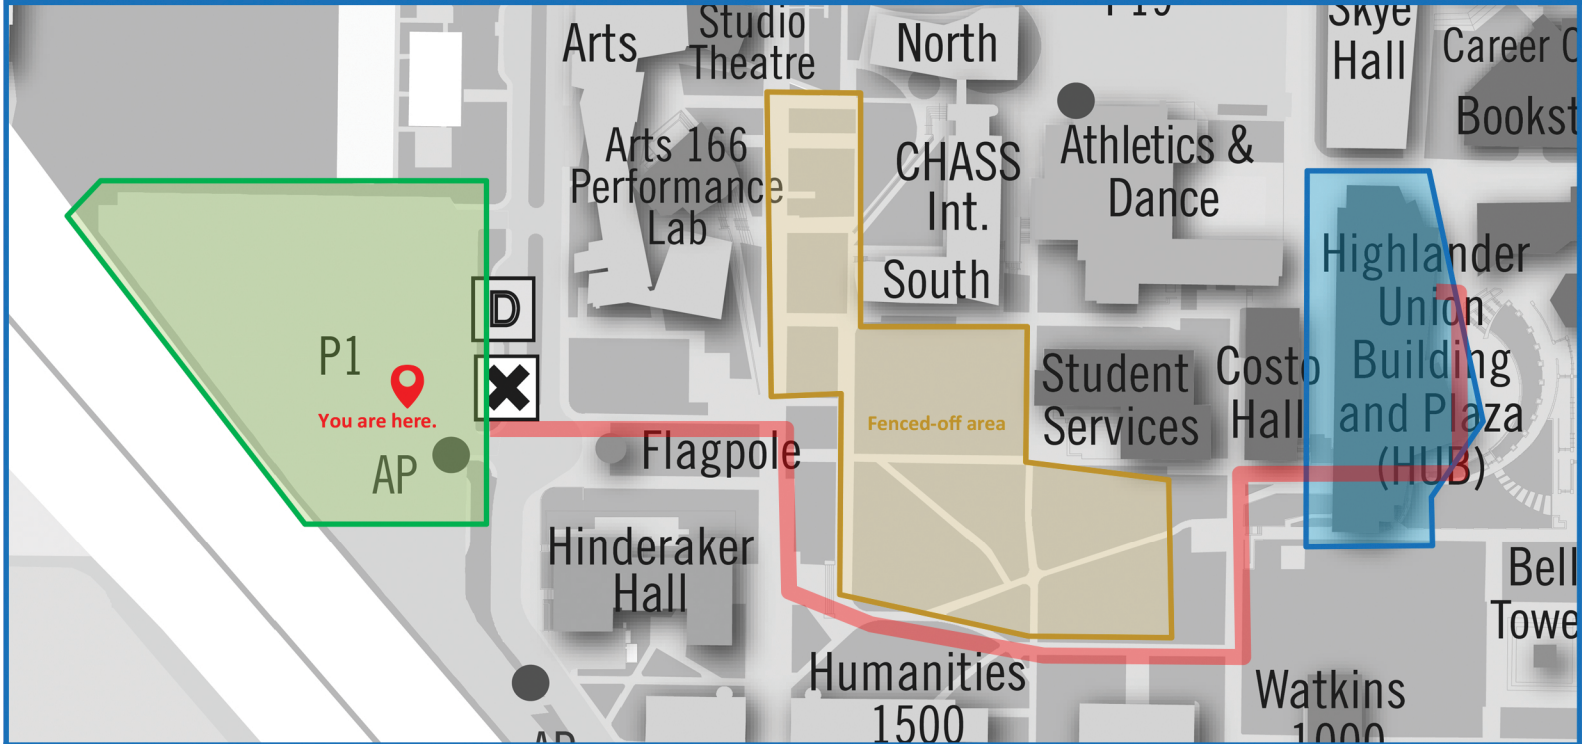

Lot 1 to the Highlander Union Building (HUB)

Directions:

From **Lot 1**, cross the street and head towards the **flagpole**. Follow the highlighted route past the **fenced-off area**. Continue towards **Costo Hall** and turn right to go around the **exterior of the HUB**. Turn left into the sliding glass doors to enter the lobby. Take the elevator to the **3rd floor**.